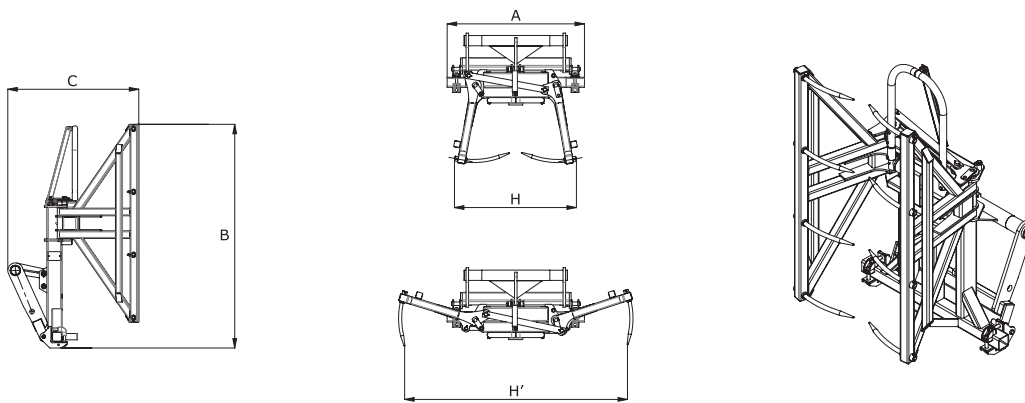

TECHNICAL CHARACTERISTICS

- 2x4 teeth
- Synchronized closure.
- Impressive lifting capacity of 1500 kg.
- Handles 1 or 2 round bales with diameter up to 1,80 m maximum.
- Handles 3 rectangular bales with height of 0,8 m each.
- Handles 2 rectangular bales with height of 1,2 m each.

	Capacity (kg)	A	B	C	H	H'	Weight (kg)
P2BG2x4	1500	1090	1776	1040	968	1770	275

COMPATIBILITY*

	P2BG2x4
Part Number	790518
MLT 625	
MLT 629	X
MLT 634	X
MLT 735	X
MLT 840	X
MLT 845	X